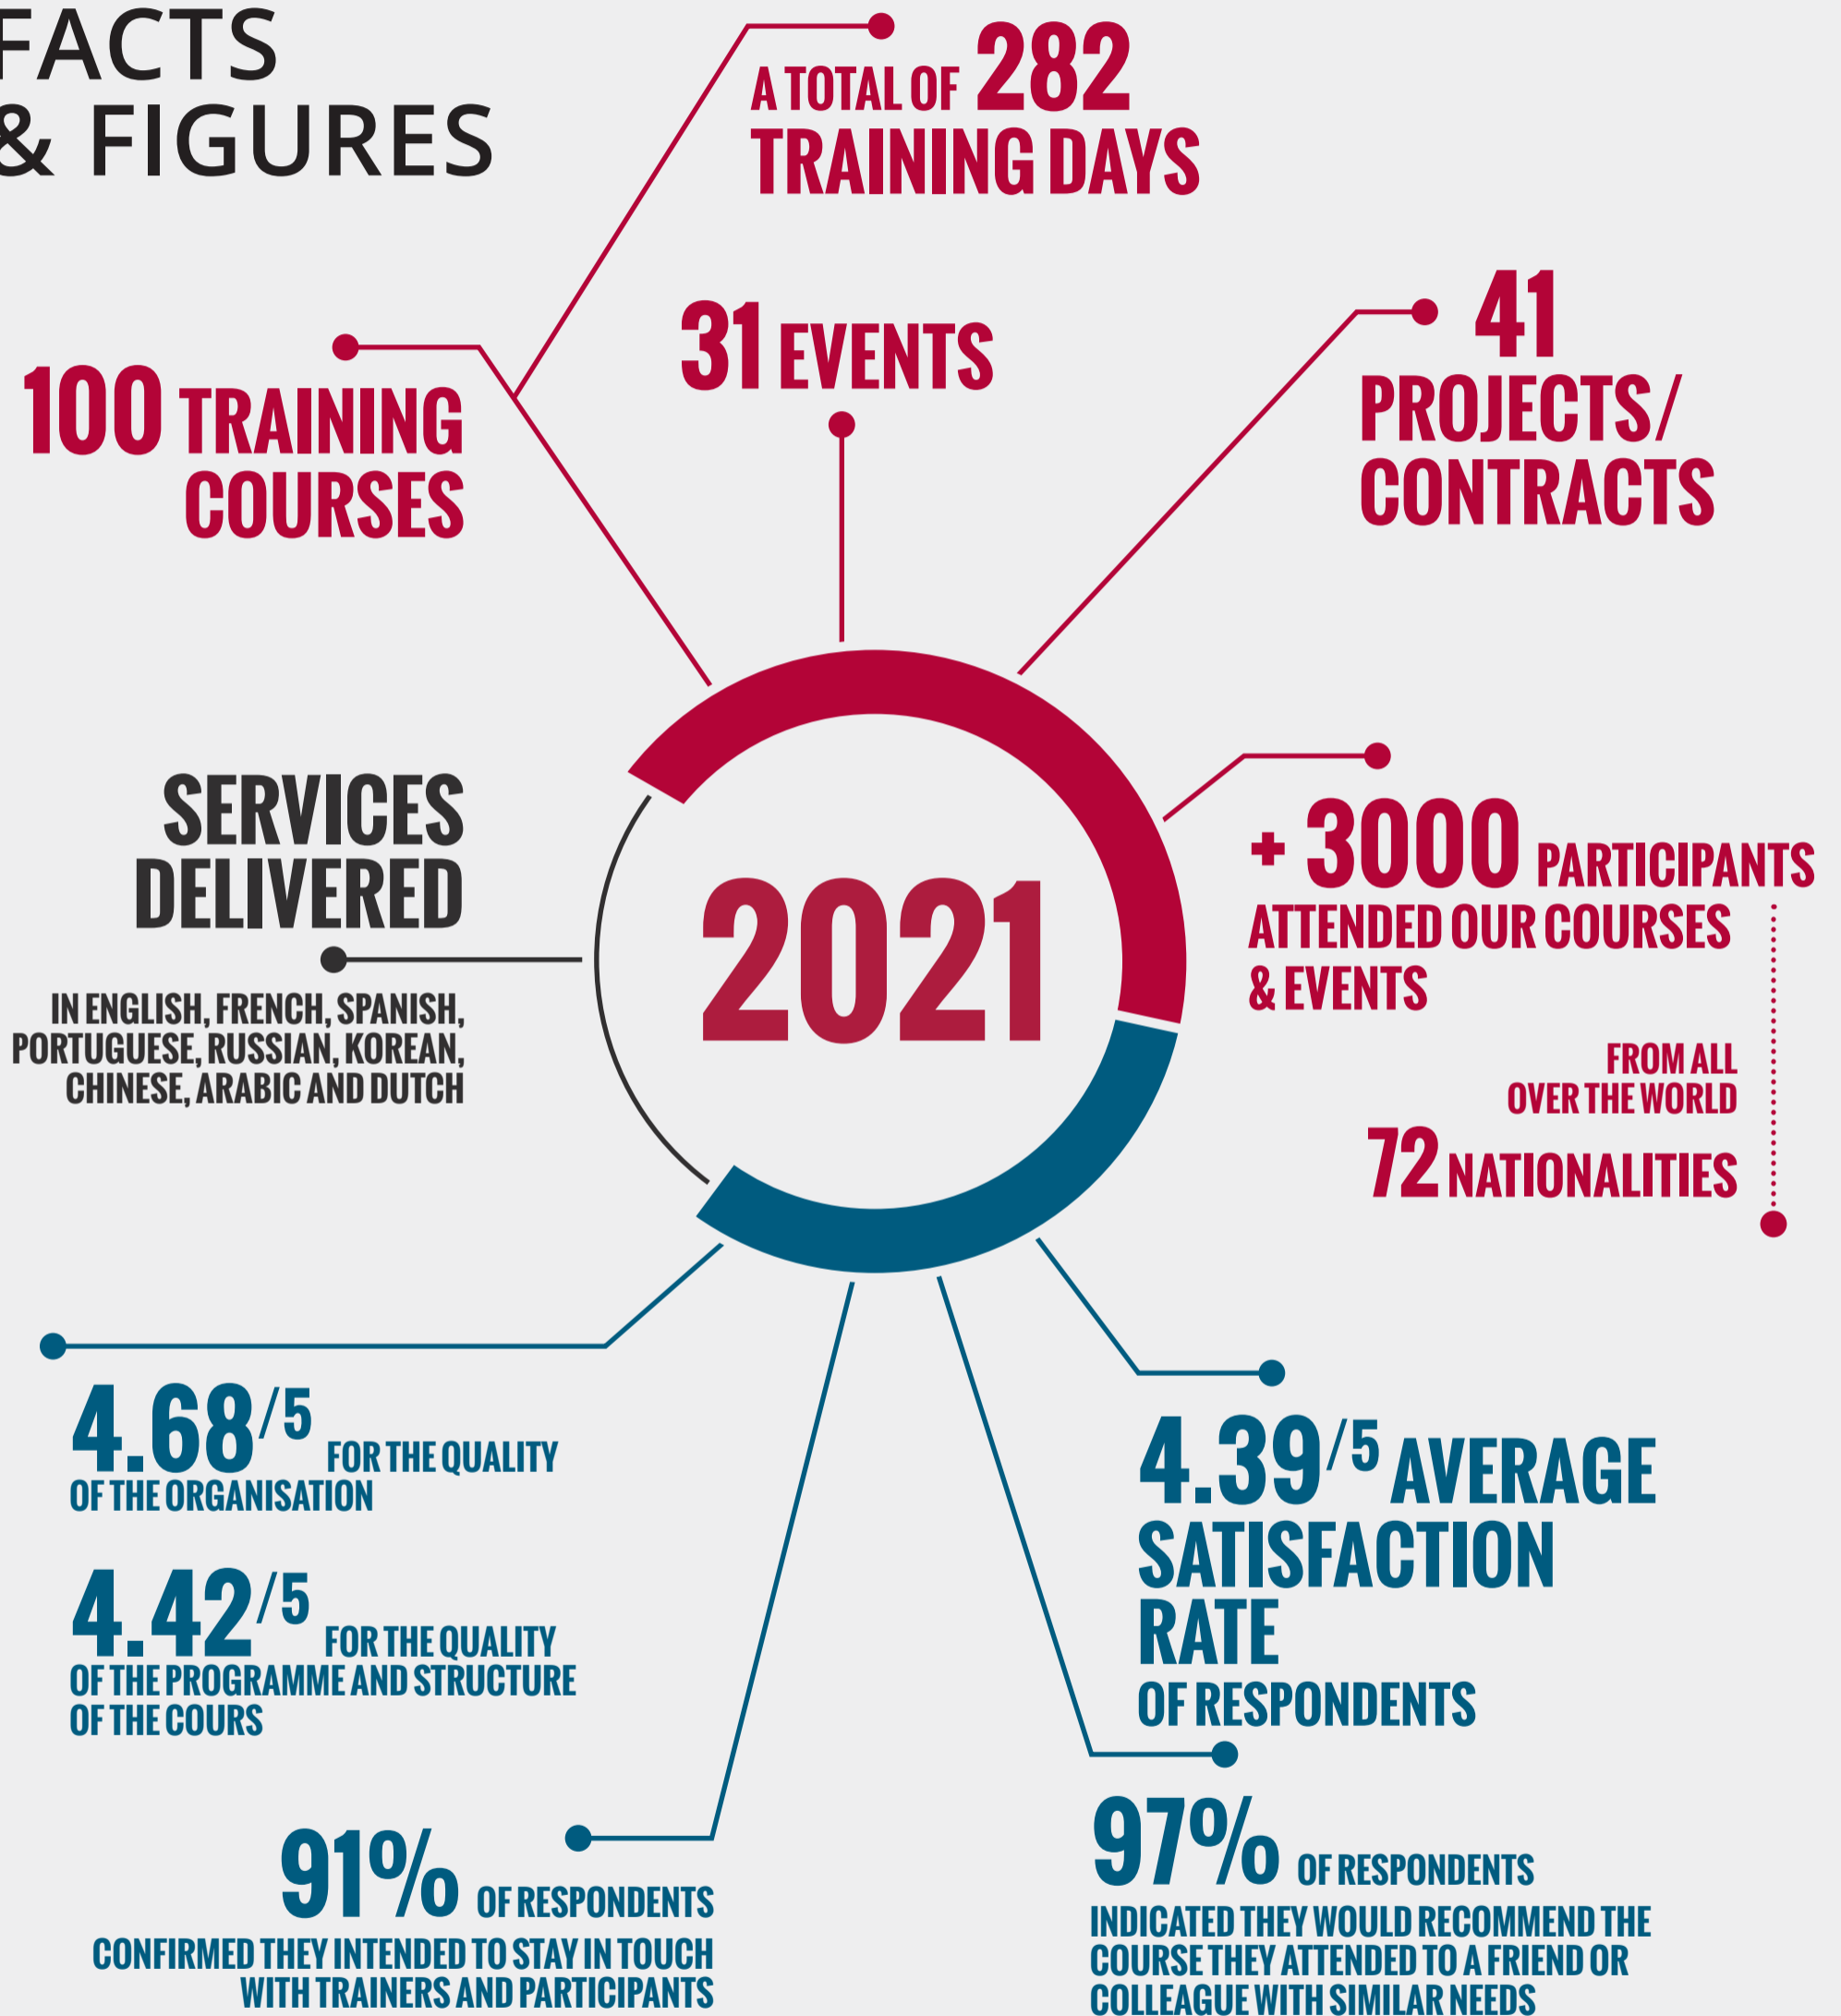

College of Europe
Collège d'Europe

Brugge

executive education,
training & projects

Natolin

FACTS & FIGURES

The College of Europe, through its Executive Education, Training & Projects, provides professional services for and in cooperation with individuals, universities, public bodies, private companies and non-governmental organisations all over the world.