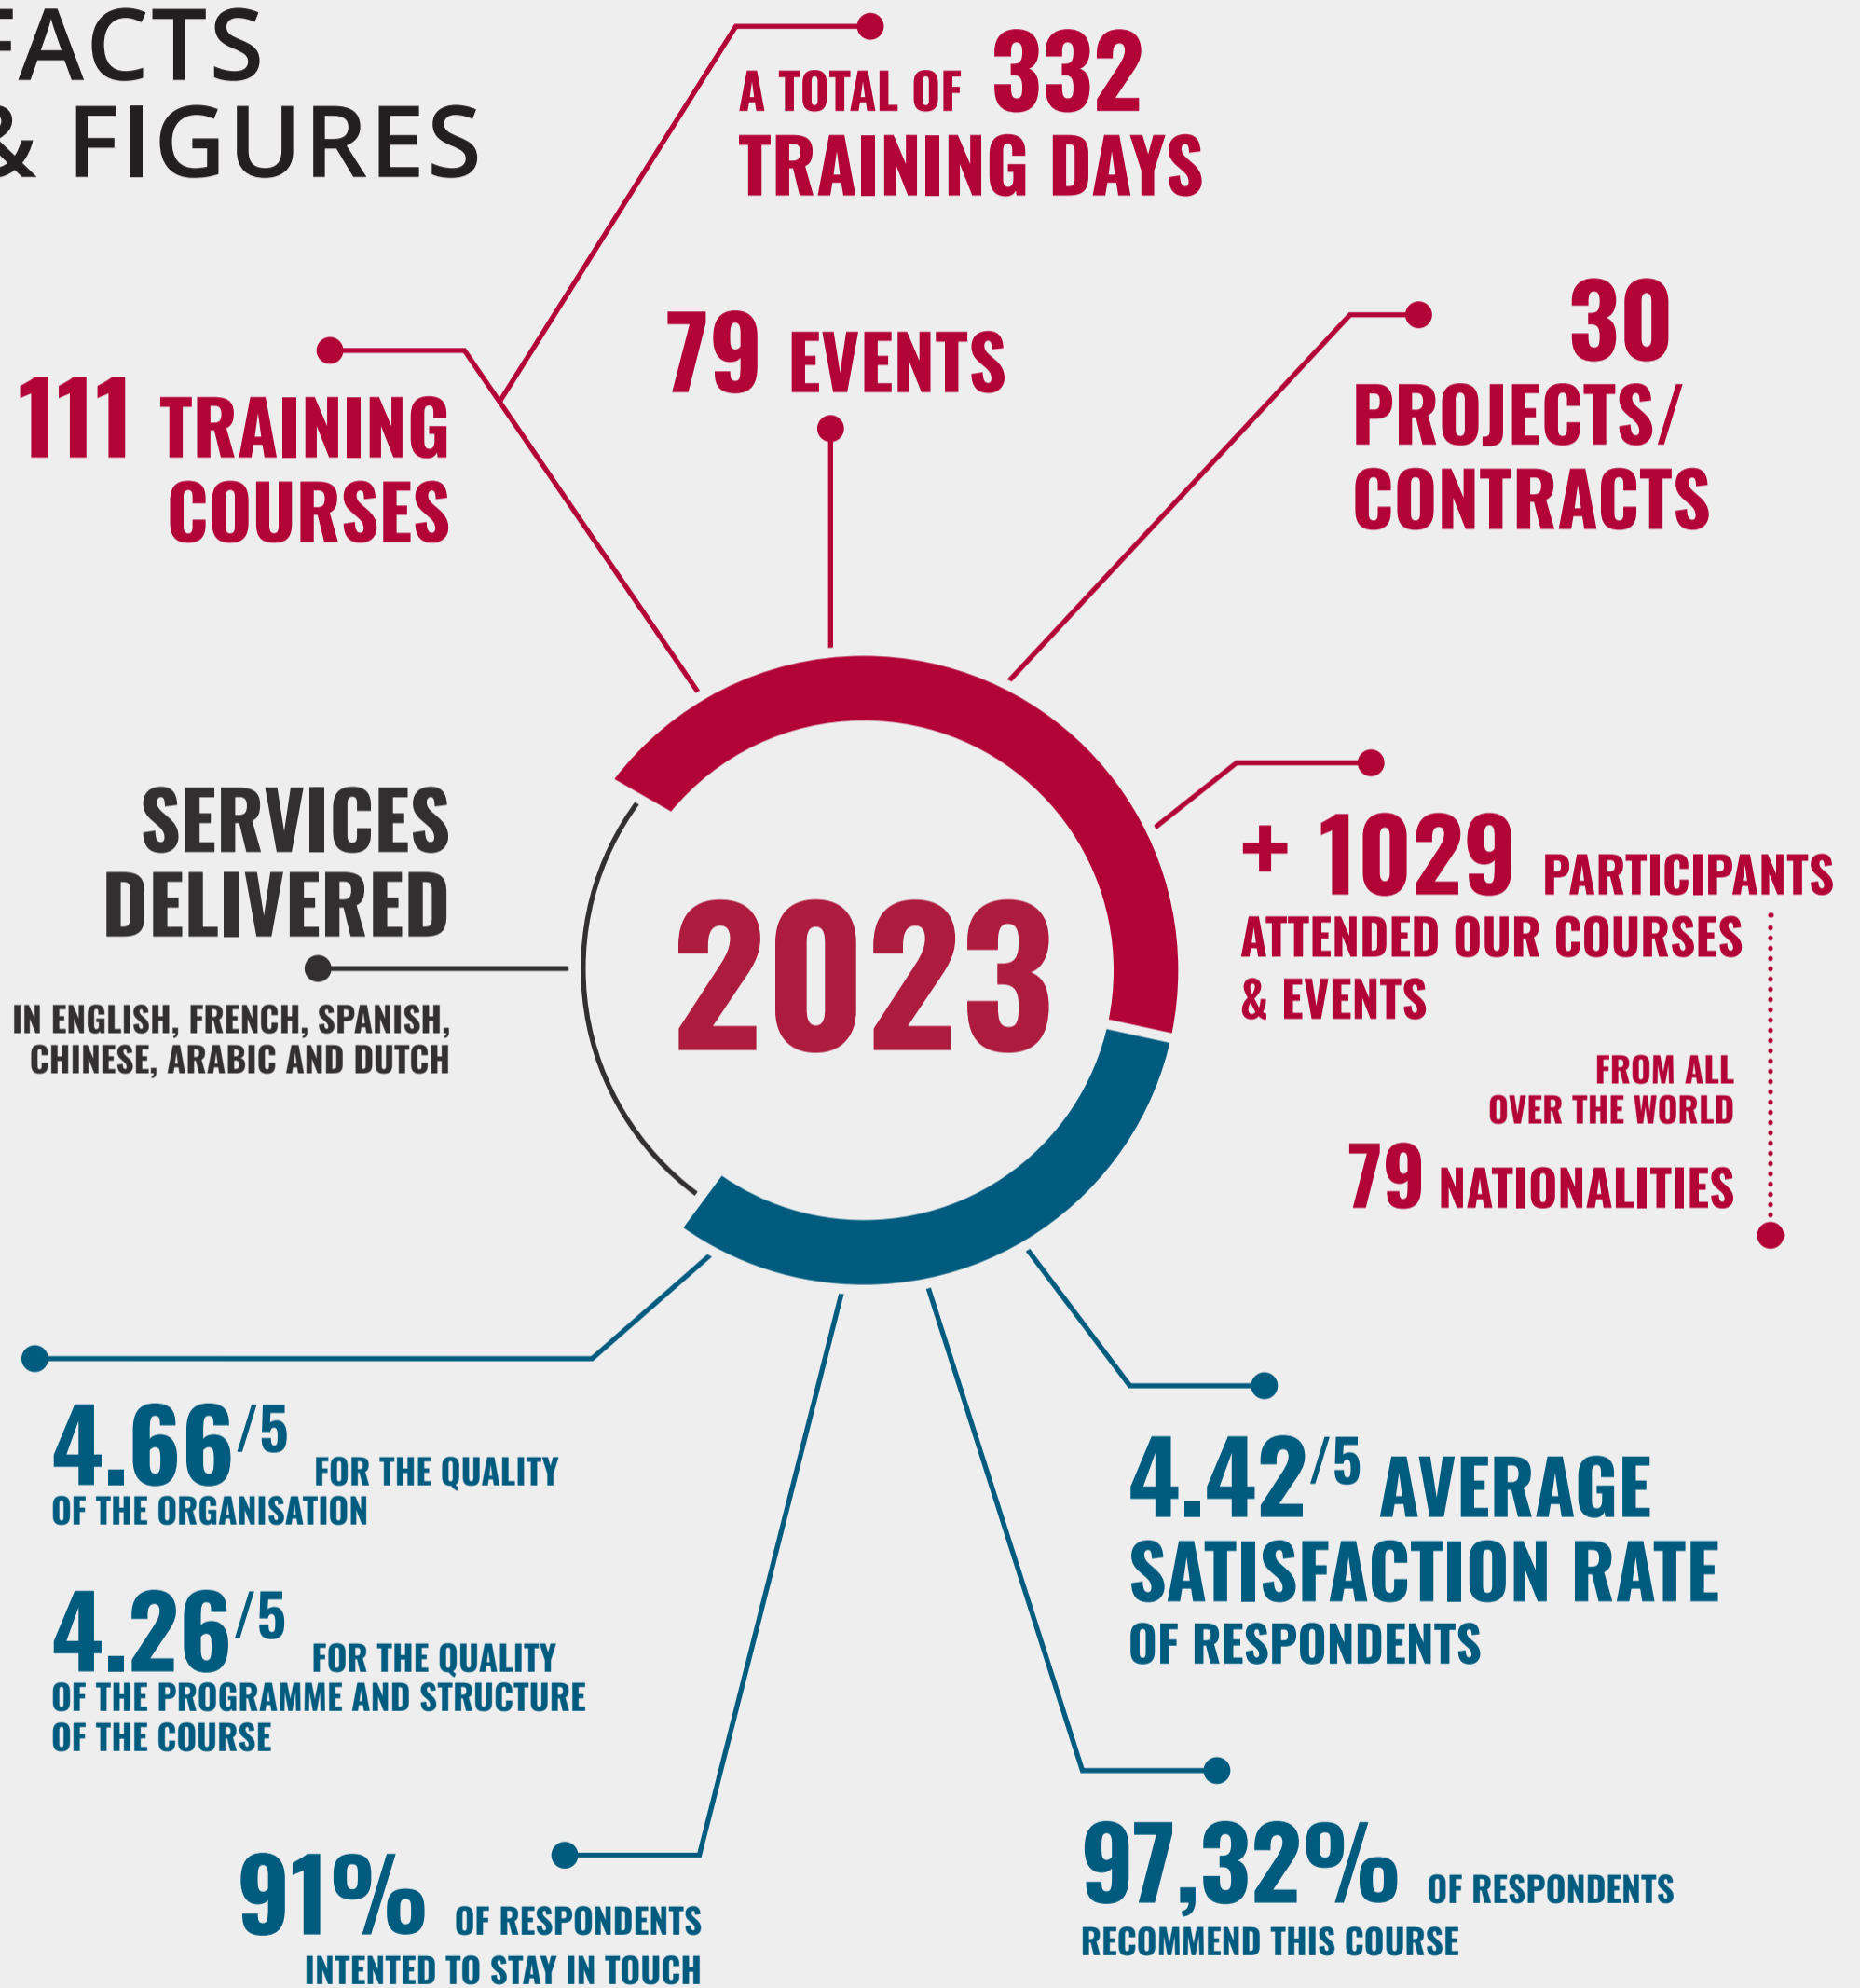

College of Europe
Collège d'Europe

Brugge

executive education,
training & projects

Natolin

FACTS & FIGURES

The College of Europe, through its Executive Education, Training & Projects, provides professional services for and in cooperation with individuals, universities, public bodies, private companies and non-governmental organisations all over the world.