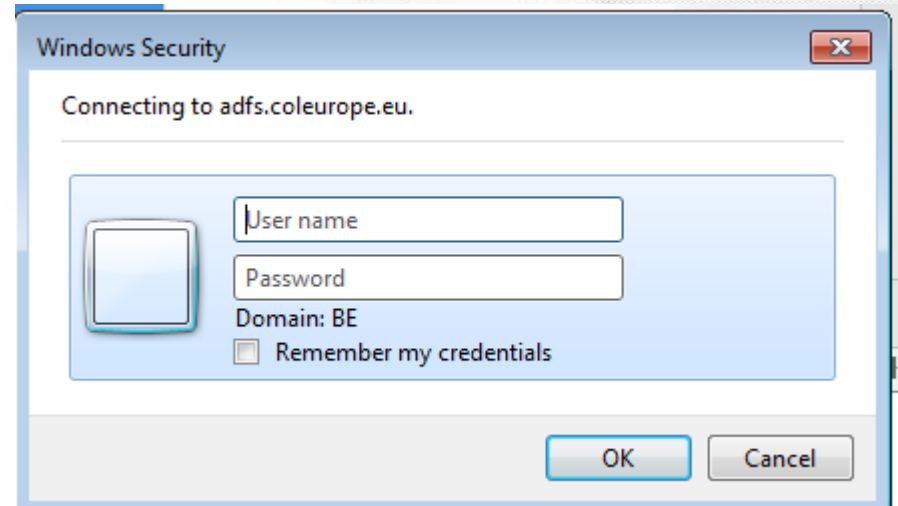

# Click on sign in\*

The screenshot shows the top navigation bar of the College of Europe Bruges Library website. The header includes the logos for the College of Europe Bruges and the Collège d'Europe Natolin. Below the header, the text "College of Europe Bruges Library" and "Course F" is visible. A search bar is present with the text "Search College of Europe and beyond." A dropdown menu is open, showing "Library Links" with the following options: A-Z list, Library website, IMF eLibrary, Global Competition, Review, Strada lex, Ebscohost, Remote access login, and Sign In. A black arrow points to the "Sign In" option.

# LIBRARY SKILLS

Fill in your College email address and password

← chrome

Internet explorer →