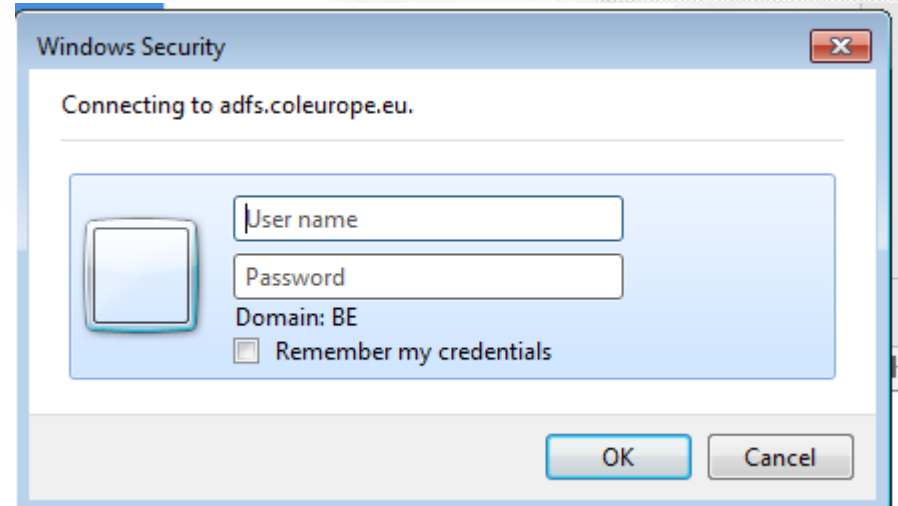

← Chrome

Internet explorer →